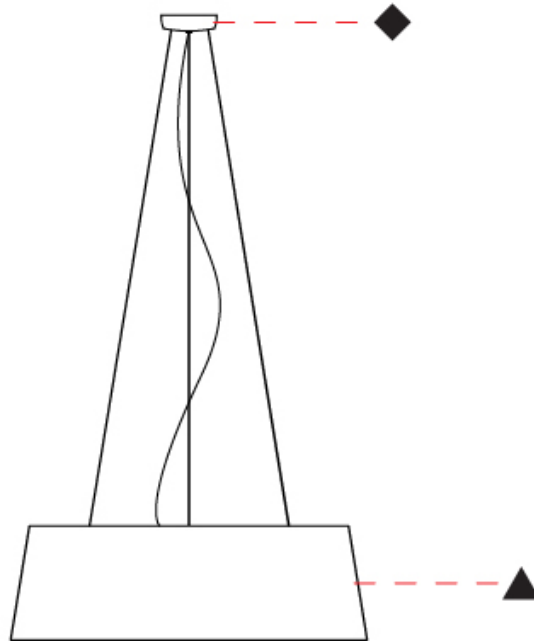

DRUM SUSPENSION

D111064-

PROJECT _____

TYPE _____

SPECIFIER _____

QUANTITY _____

DATE _____

D